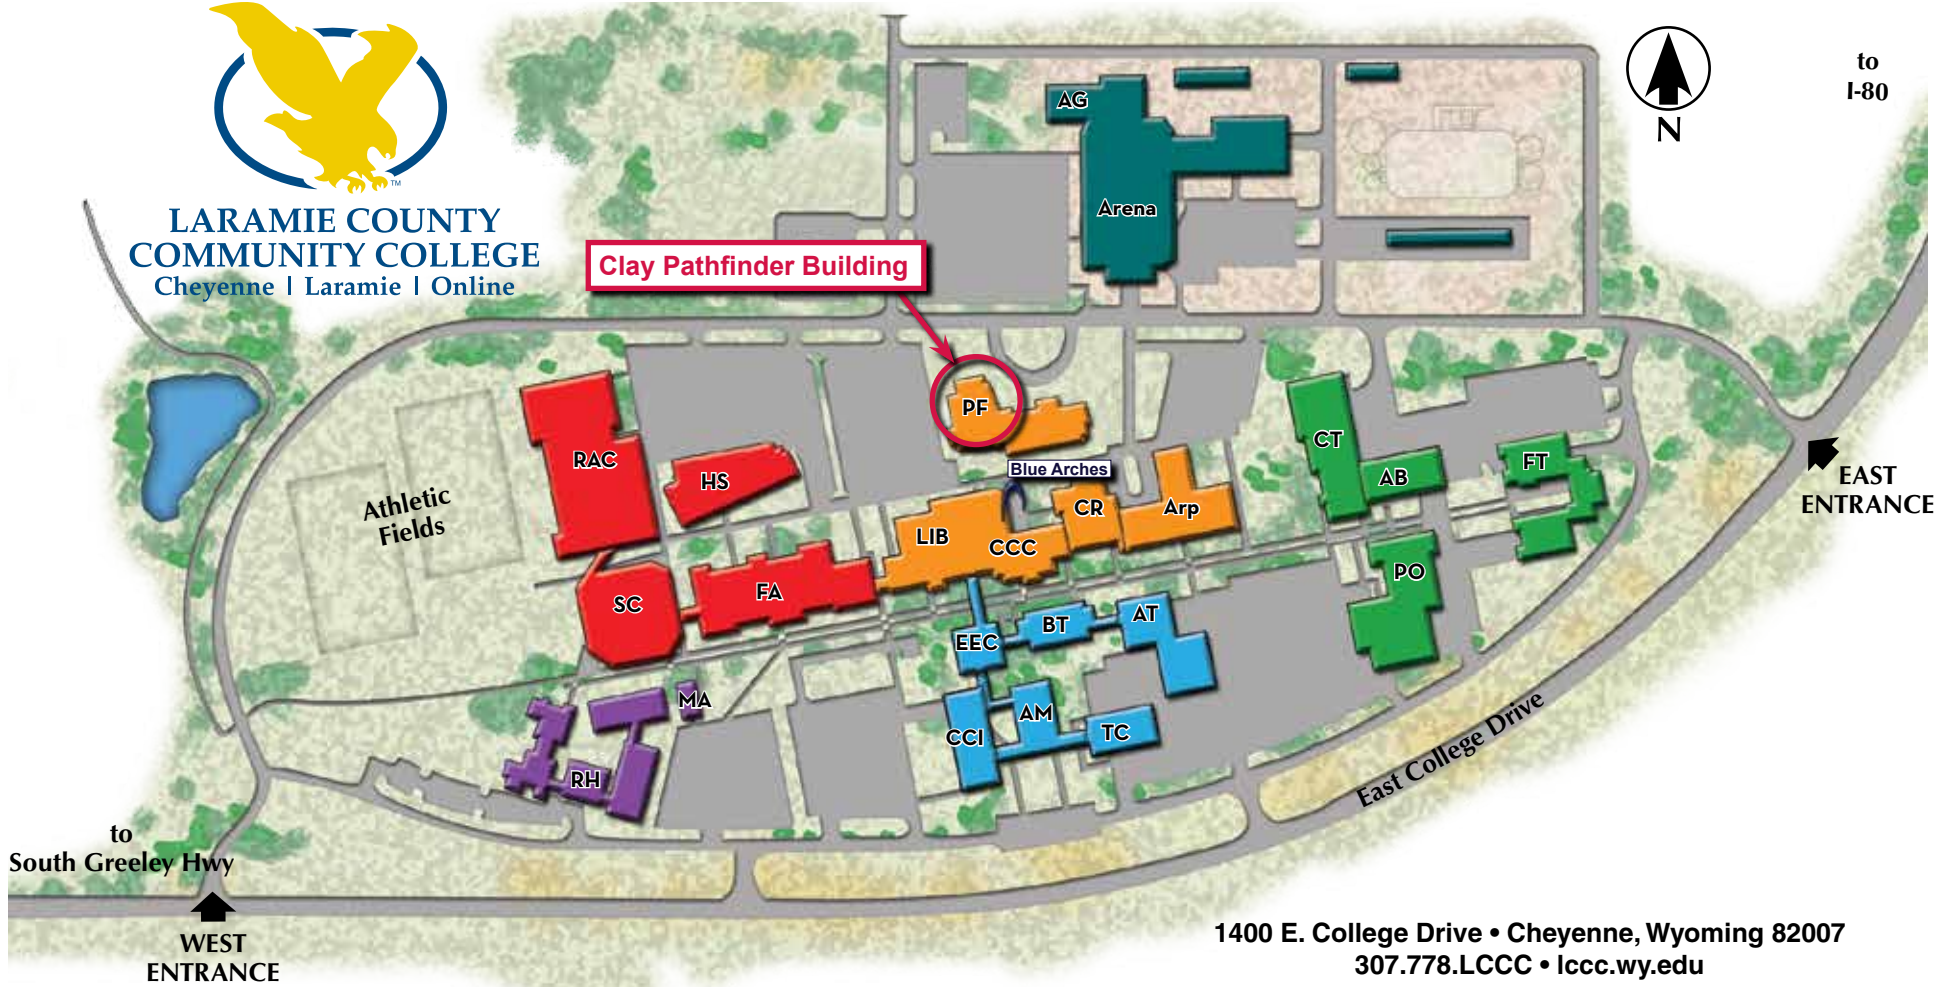

**LARAMIE COUNTY  
COMMUNITY COLLEGE**  
Cheyenne | Laramie | Online

1400 E. College Drive • Cheyenne, Wyoming 82007  
307.778.LCCC • lccc.wy.edu

**Administration (AM)**

Business Services  
Human Resources  
President's Office

**Agriculture (AG)**

**Andrikopoulos Business & Technology (BT)**

**Arena (Aren)**

**Arp (Arp)**

Children's Discovery Center

**Auto Body (AB)**

UW Manufacturing-Works /  
PTAC / SBDC

**Auto Tech (AT)**

**Career & Technical (CT)**

ACES

**Center for Conferences & Institutes (CCI)**

**Central Plant North (CPN)**

**Clay Pathfinder (PF)**

Admissions  
Student Planning & Success  
Advising / Career Center /  
TRIO SSS

**College Community Ctr (CCC)**

Dining Room  
Playhouse  
Student Life  
Student Lounge

**Crossroads (CR)**

Campus Safety

**Education & Enrichment Ctr (EEC)**

**Fine Arts (FA)**

Esther and John Clay Art Gallery  
LCCC Foundation  
Student Computer Center/Help Desk